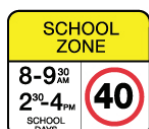

School Zone

Fine from $177 + 2 demerit points

All other roads, fine from $106