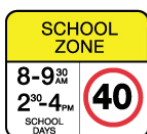

You must not stop **on**

or **near** a pedestrian crossing

Australian Road Rule-171-173

You must not stop ON or near a pedestrian crossing at any time.

Stopping includes when the vehicle is not moving but the engine is still running.